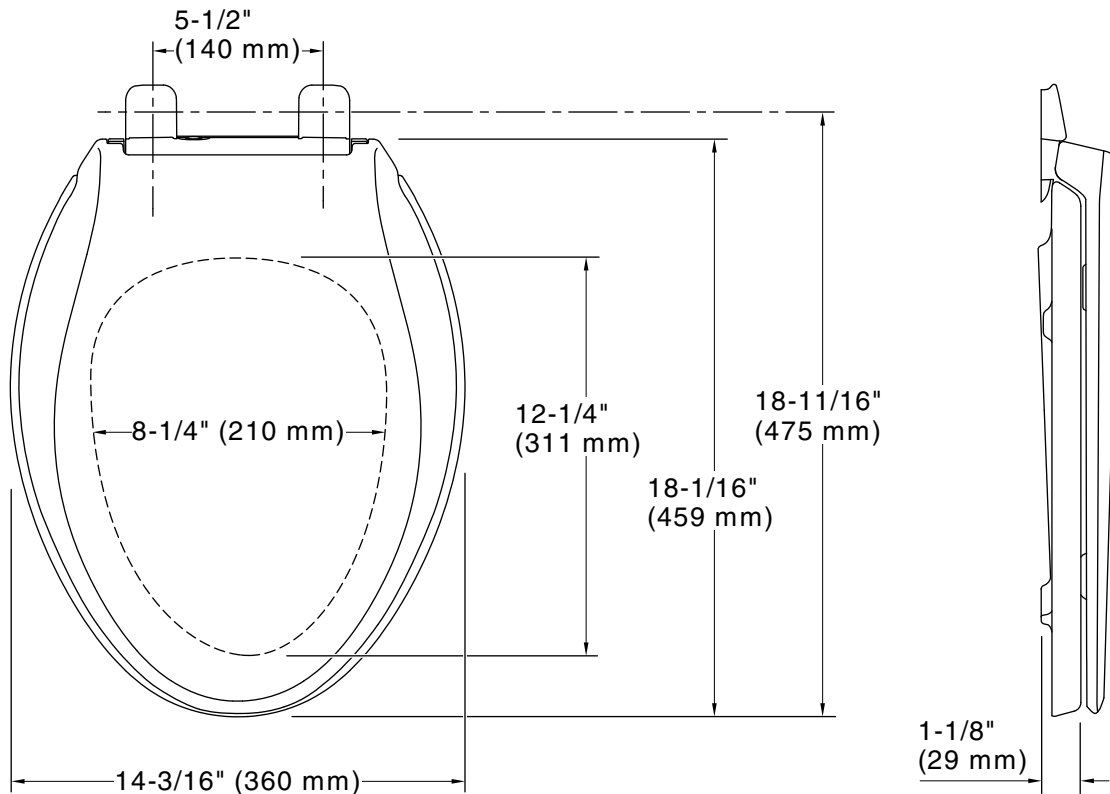

## Technical Information

All product dimensions are nominal.

Seat shape type: Elongated  
Seat front type: Closed-front  
Seat-mounting holes: 5-1/2" (140 mm)